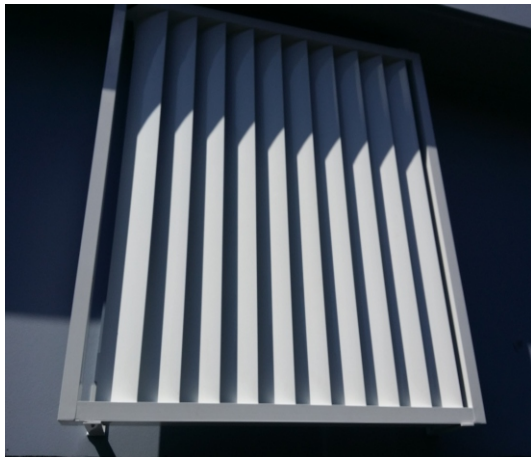

# 160mm fixed welded Louvers

- \* Frames are 100x50 box aluminium with internal welds
- \* Louver are a 160x20 elliptical aluminium blade
- \* Powder coated in Dulux or Interpon colours
- \* Blade can be up to 3000mm long without centre supports
- \* Each panels can be made up to 4000x1600
- \* All Louvers are custom made to suit your site
- \* we can make custom design Brackets to suit your site

**Full Frame**  
Mounted off the wall  
brackets can project up to 500mm  
out from the wall

Frame can go all the way around the  
parameter and if the blade span  
is over 3000 a support in the centre  
is needed

**Frame less**  
The 100x50 box frame can go on either end  
leaving sides open with blade only

Mounted in a hole in the wall  
with side frame only