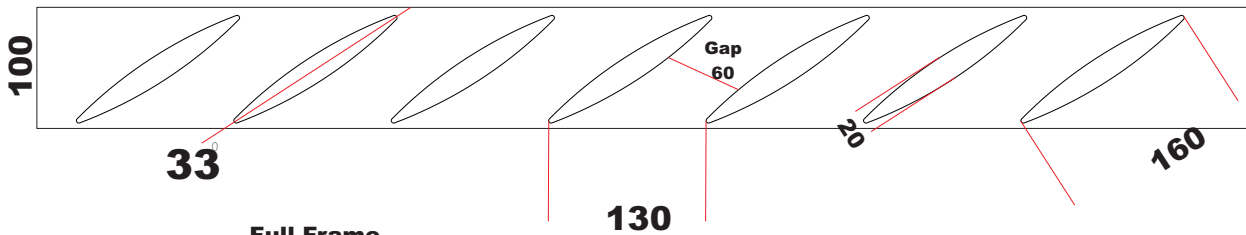

# 160mm fixed welded Louvers

- \* Frames are 100x50 box aluminium with internal welds
- \* Louver are a 160x20 elliptical aluminium blade
- \* Powder coated in Dulux or Interpon colours
- \* Blade can be up to 3000mm long without centre supports
- \* Each panels can be made up to 4000x1600
- \* All Louvers are custom made to suit your site
- \* we can make custom design Brackets to suit your site

**Full Frame**  
Mounted off the wall  
brackets can project up to 500mm  
out from the wall

Frame can go all the way around the  
parameter and if the blade span  
is over 3000 a support in the centre  
is needed

**Frame less**  
The 100x50 box frame can go on either end  
leaving sides open with blade only

Mounted in a hole in the wall  
with side frame only