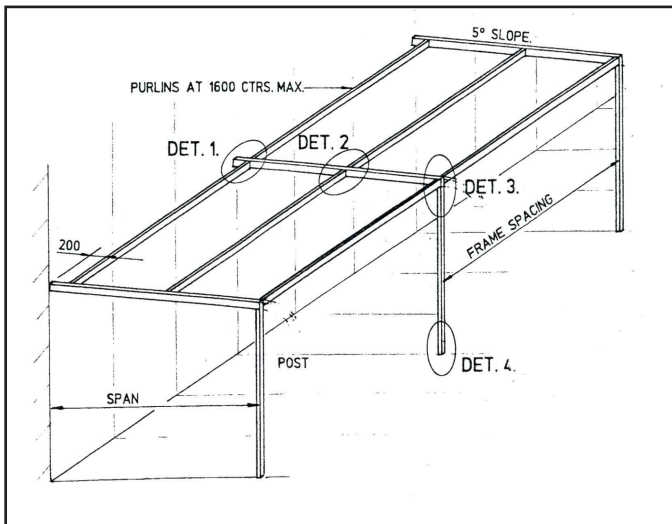

Patio cover mounted roof mounted

Patio cover to protect doors

Patio cover to party under

Gable roof

8mm thick Twin wall Polycarbonate awning  
with powder coated aluminium frame

- \* Lets in the light and keeps the heat out
- \* 200 times stronger than Glass
- \* can be custom made to your design
- \* Cost efficient alternative to glass
- \* 99.9% UV protective